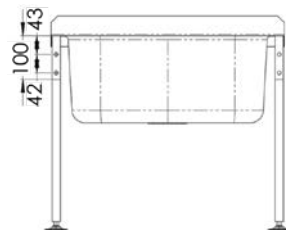

FEATURES & BENEFITS:

- 31.2L Capacity
- Constructed from 1 mm 304 grade stainless steel
- Mirror polish finish
- 50mm splashback
- 90mm outlet - Suits basket waste or 90mm Scraptrap
- Comes complete with hinged grate
- Available with stainless steel legs with adjustable feet

In stock and available for immediate delivery

Use SAFETEE-STRIP
for no sharp edges

Top

Front

Back

Cross Section

Details accurate at time of print. Whilst all care has been taken in compiling this information, designs & dimensions shown are indicative only and should not be relied upon without prior approval.