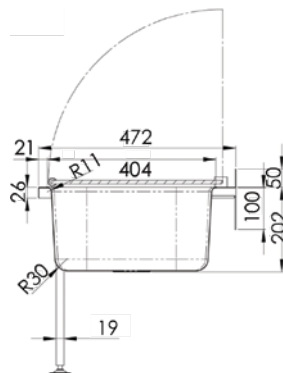

FEATURES & BENEFITS:

- 31.2L Capacity
- Constructed from 1 mm 304 grade stainless steel
- Mirror polish finish
- 50mm splashback
- 90mm outlet - Suits basket waste or 90mm Scraptrap
- Comes complete with hinged grate
- Available with stainless steel legs with adjustable feet

In stock and available for immediate delivery

Use SAFETEE-STRIP
for no sharp edges

Top

Front

Back

Cross Section

Details accurate at time of print. Whilst all care has been taken in compiling this information, designs & dimensions shown are indicative only and should not be relied upon without prior approval.