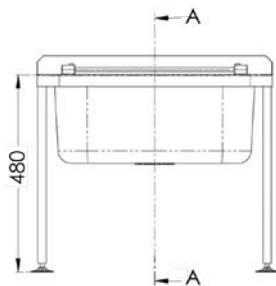

FEATURES & BENEFITS:

- 31.2L Capacity
- Constructed from 1 mm 304 grade stainless steel
- Mirror polish finish
- 50mm splashback
- 90mm outlet - Suits basket waste or 90mm Scraptrap
- Comes complete with hinged grate
- Available with stainless steel legs with adjustable feet

In stock and available for immediate delivery

Use SAFETEE-STRIP
for no sharp edges

Top

Front

Back

Cross Section

Details accurate at time of print. Whilst all care has been taken in compiling this information, designs & dimensions shown are indicative only and should not be relied upon without prior approval.