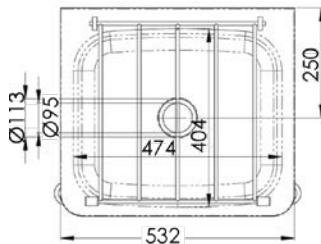

FEATURES & BENEFITS:

- 31.2L Capacity
- Constructed from 1 mm 304 grade stainless steel
- Mirror polish finish
- 50mm splashback
- 90mm outlet - Suits basket waste or 90mm Scraptrap
- Comes complete with hinged grate
- Available with stainless steel legs with adjustable feet

In stock and available for immediate delivery

Use SAFETEE-STRIP
for no sharp edges

Top

Front

Back

Cross Section

Details accurate at time of print. Whilst all care has been taken in compiling this information, designs & dimensions shown are indicative only and should not be relied upon without prior approval.